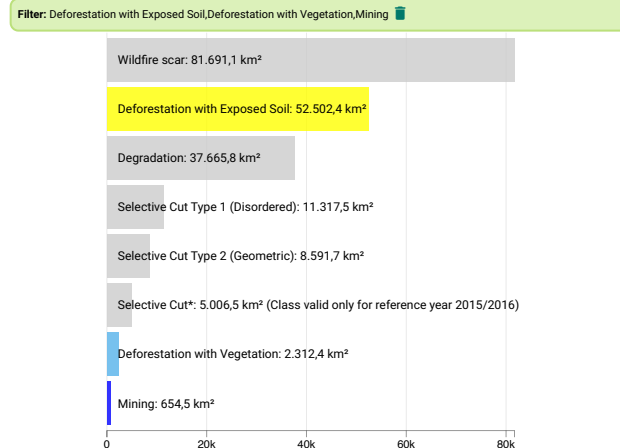

Deforestation notices  
55.469,32 km<sup>2</sup>

Notices of degradation

All notice classes

Number of notices  
251.857

Monthly variation of DETER project area

Show/hide cloud

Civil year

Reference year

Displaying data for entire chart range: 2015/2016, 2016/2017, 2017/2018, 2018/2019, 2019/2020, 2020/2021, 2021/2022, 2022/2023

Updated until: 30/06/2023

Filters by states, classes and years.

Areas by states

Areas by classes

Areas by years