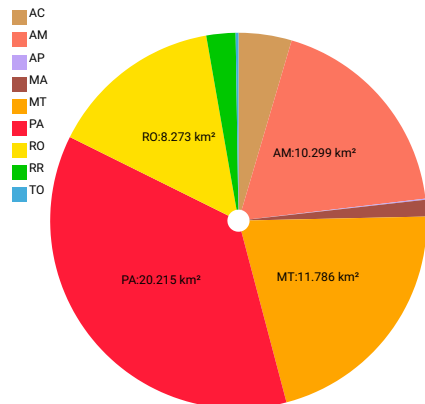

Deforestation notices  
55.469,32 km<sup>2</sup>

Notices of degradation

All notice classes

Number of notices  
251.857

Monthly variation of DETER project area

Show/hide cloud

Civil year

Reference year

Displaying data for entire chart range: 2015/2016, 2016/2017, 2017/2018, 2018/2019, 2019/2020, 2020/2021, 2021/2022, 2022/2023

Updated until: 30/06/2023

Filters by states, classes and years.

Areas by states

Areas by classes

Areas by years