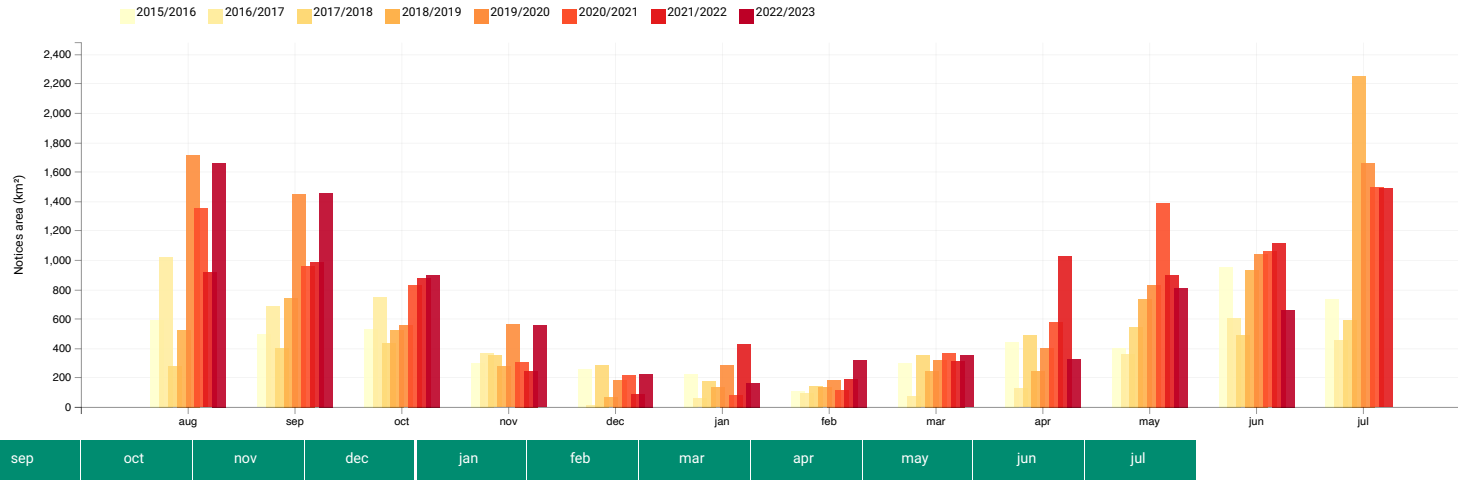

Deforestation notices  
55.469,32 km<sup>2</sup>

Notices of degradation

All notice classes

Number of notices  
251.857

Monthly variation of DETER project area

Show/hide cloud

Civil year

Reference year

Displaying data for entire chart range: 2015/2016, 2016/2017, 2017/2018, 2018/2019, 2019/2020, 2020/2021, 2021/2022, 2022/2023

Updated until: 30/06/2023

Filters by states, classes and years.

Areas by states

Areas by classes

Areas by years